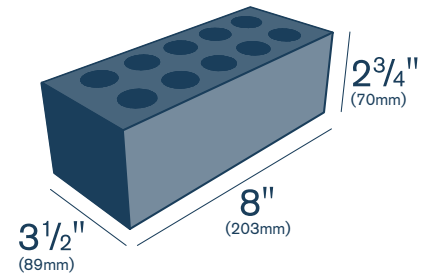

## Engineer

8" length X 2 3/4" height X 3 1/2" bed depth  
 203mm length X 70mm height X 89mm bed depth

### vertical coursing 3/8" mortar joint (always one brick + one joint in the table below)