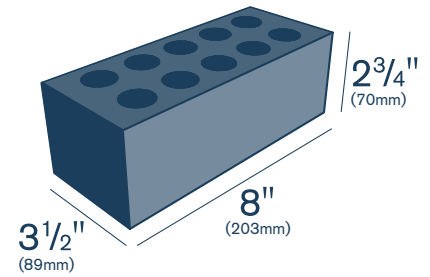

## Engineer

8" length X 2 3/4" height X 3 1/2" bed depth  
 203mm length X 70mm height X 89mm bed depth

### vertical coursing 3/8" mortar joint (always one brick + one joint in the table below)