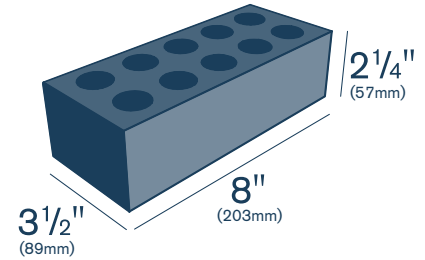

## Standard

8" length X 2 1/4" height X 3 1/2" bed depth  
 203mm length X 57mm height X 89mm bed depth

### vertical coursing 3/8" mortar joint (always one brick + one joint in the table below)