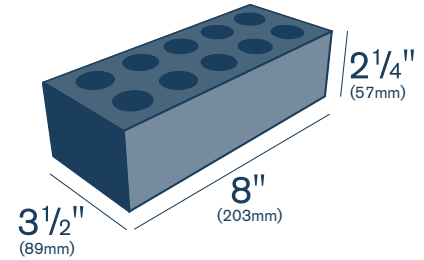

## Standard

8" length X 2 1/4" height X 3 1/2" bed depth  
 203mm length X 57mm height X 89mm bed depth

### vertical coursing 3/8" mortar joint (always one brick + one joint in the table below)