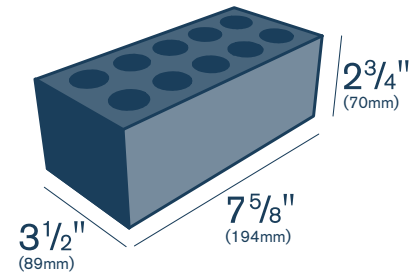

## Modular Engineer

7 5/8" length X 2 3/4" height X 3 1/2" bed depth  
 194mm length X 70mm height X 89mm bed depth

### vertical coursing 3/8" mortar joint (always one brick + one joint in the table below)