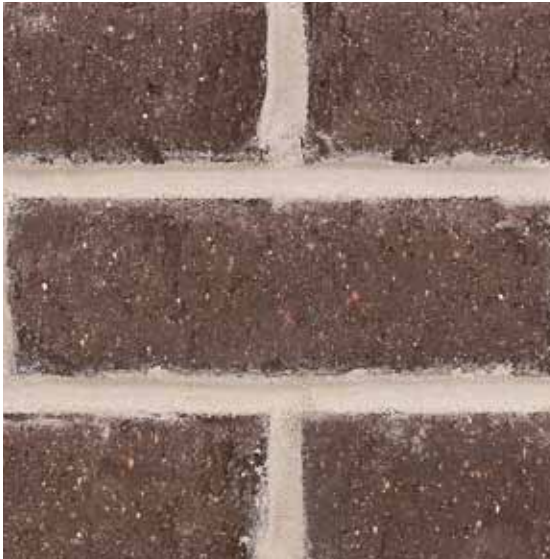

# Mid-West

Residential COLLECTION

**Color Family**

Brown

**Texture**

Wire cut, simulated tumble

**Product Name**

Shiawassee